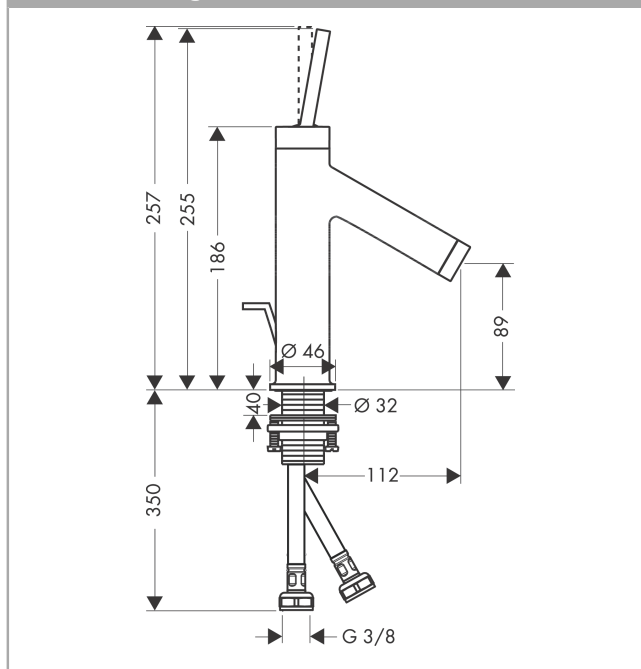

AXOR Starck
Single lever basin mixer 90 with pin handle and pop-up waste set
 Surfaces: **Chrome** Article Number: **10111000**

Description

product features

- consists of: single lever basin mixer, waste set
- ComfortZone 90
- projection 112 mm
- normal spray
- flow rate at 3 bar: 5 l/min
- joystick ceramic cartridge
- suitable for continuous flow water heaters
- pop-up waste set G 1¼
- connection dimension: DN15

Technology

Design awards

reddot design award

Product image

Scale drawing

Flowchart